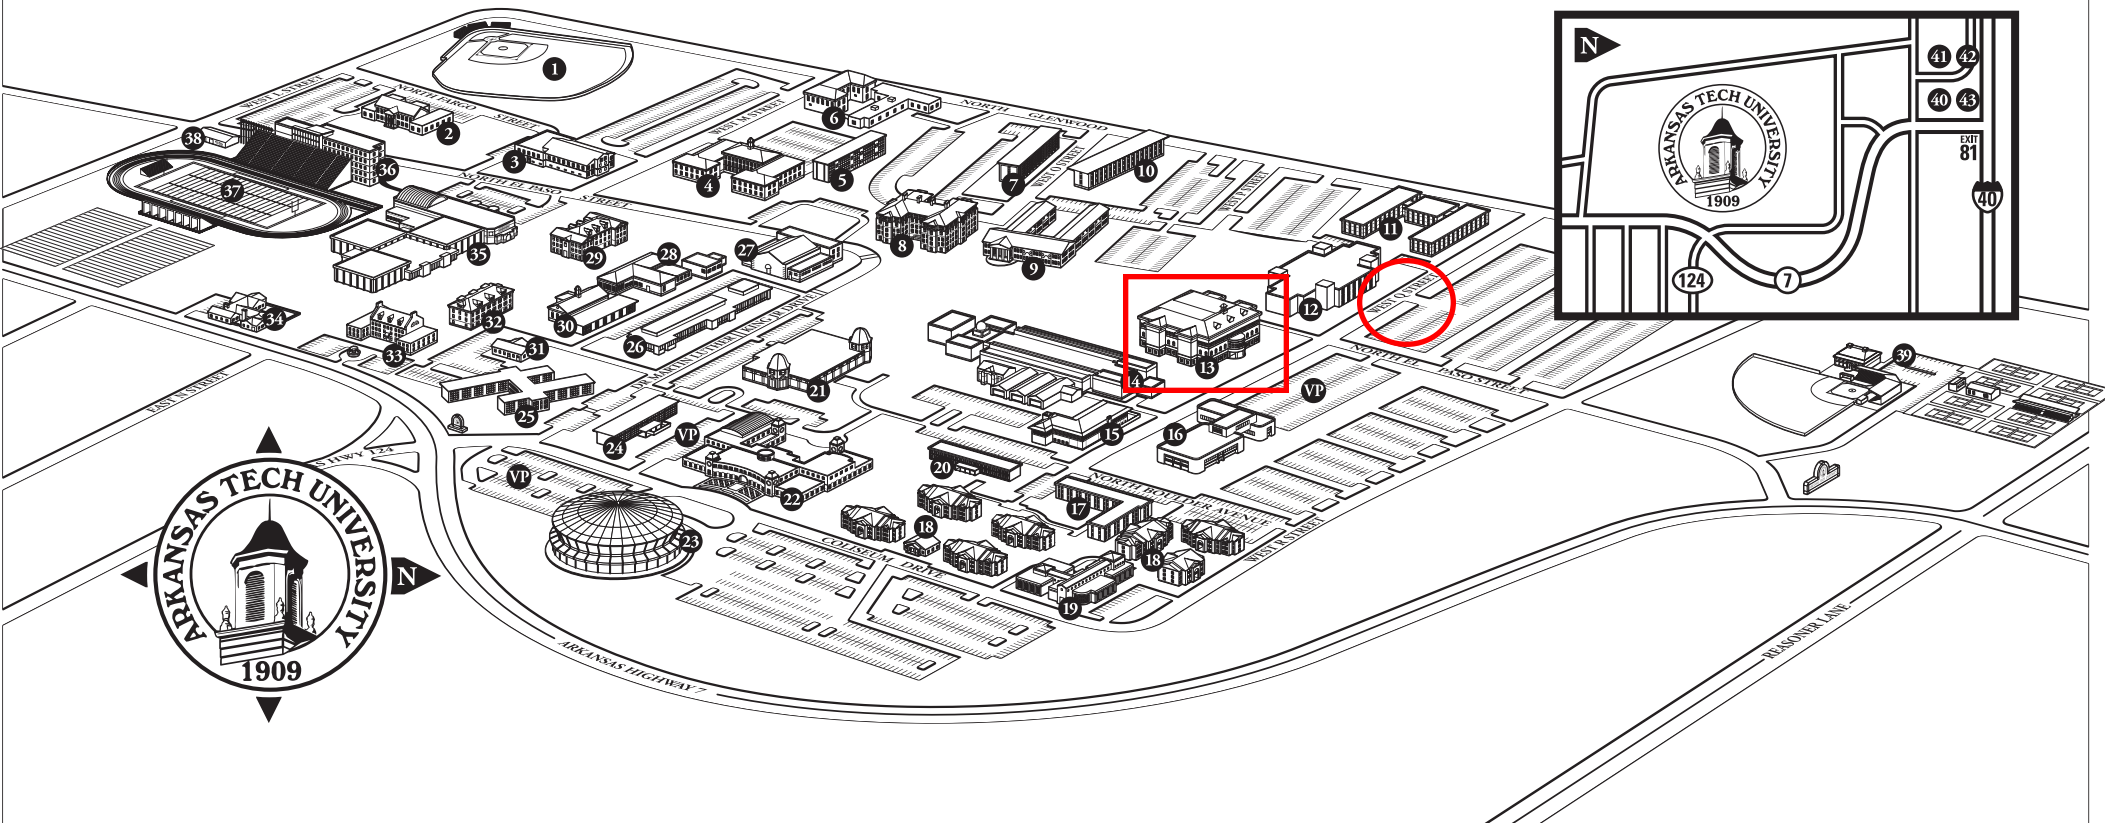

# ARKANSAS TECH UNIVERSITY

Administration Building 28  
 Alumni House 34  
 Animal Science Teaching Lab 43  
 Art Building (New) 15  
 Art Building 32  
 Baseball Field 1  
 Brown Residence Hall 7  
 Bryan Hall 25  
 Buerkle Field 37  
 Caraway Residence Hall 33  
 Chambers Cafeteria 21  
 Corley Building 16

Crabaugh Building 29  
 Crabaugh House 40  
 Critz Building 6  
 Dean Hall 9  
 Doc Bryan Student Services Center 22  
 Energy Center 19  
 Fisheries, Wildlife & Engineering Lab 42  
 Hull Building 35  
 Jones Residence Hall 17  
 Massie Residence Hall 24

McEver Science Building 14  
 New Residence Hall 36  
 Paine Residence Hall 11  
 Public Safety 31  
**Ross Pendergraft Library & Technology Center 13**  
 Roush Residence Hall 20  
 Softball/Baseball Field House 38  
 Stroupe Building 3  
 Summit Residence Hall 8  
 Tech Farm 41  
 Techionery 27

Tomlinson Building 30  
 Tucker Coliseum 23  
 Tucker Hall 5  
 Turner Residence Hall 10  
 University Commons 18  
 Williamson Building 2  
 Wilson Hall 4  
 Witherspoon Building 12  
 Women's Sport Complex 39  
 W.O. Young Building 26  
 Visitor's Parking VP